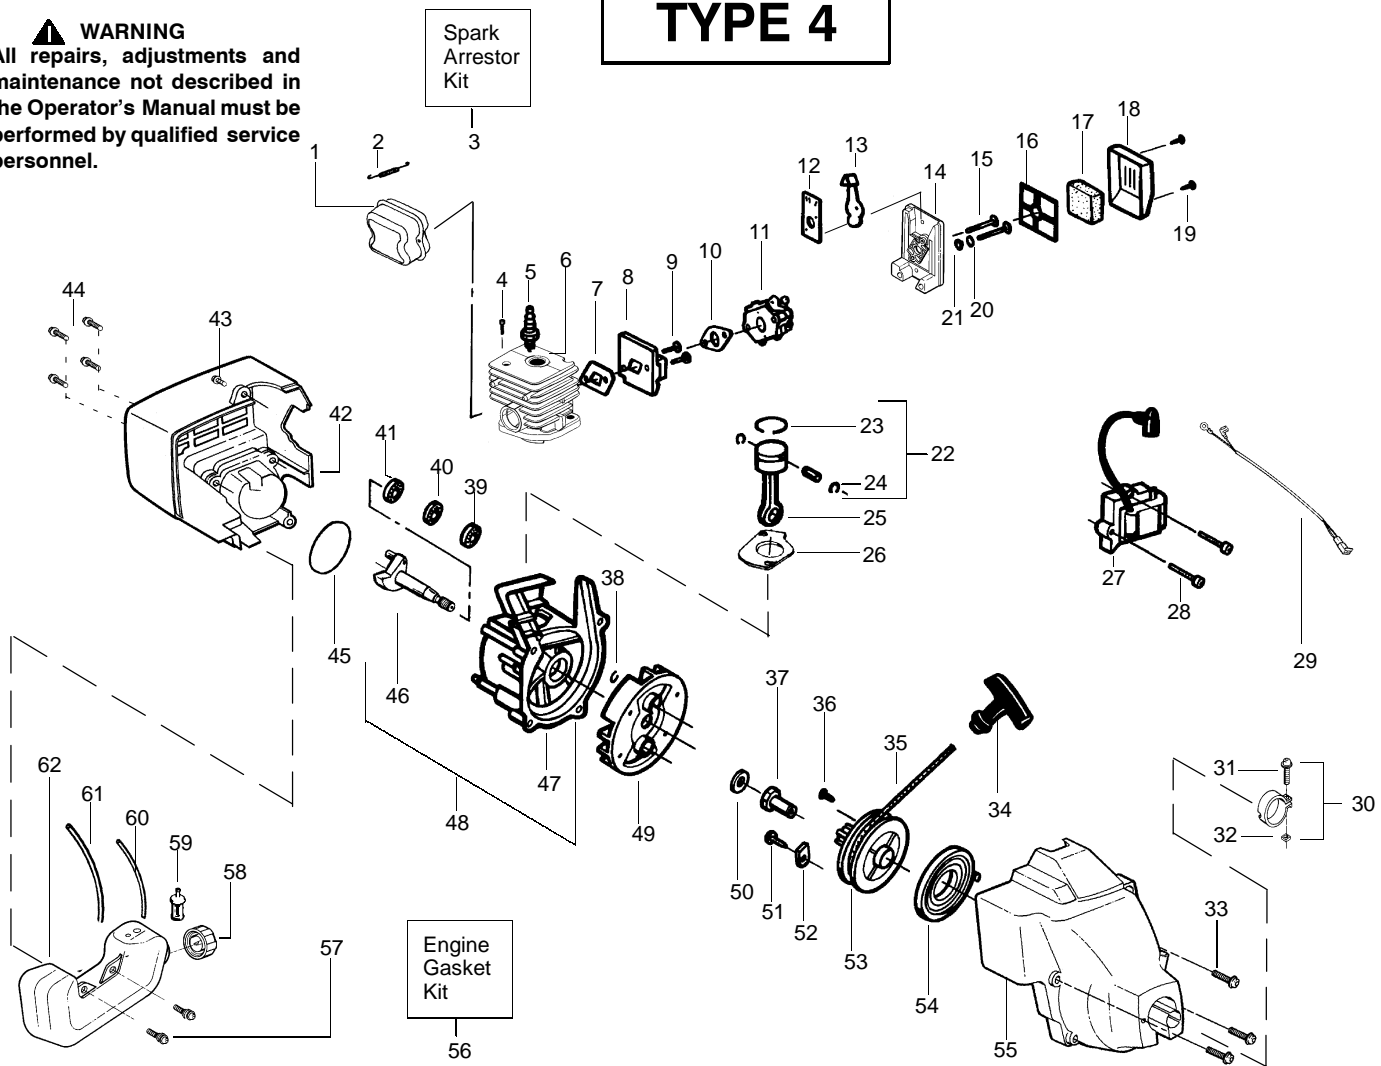

TYPE 4

⚠ WARNING
All repairs, adjustments and maintenance not described in the Operator's Manual must be performed by qualified service personnel.

Ref.	Part No.	Description	Ref.	Part No.	Description	Ref.	Part No.	Description
1.	530069660	Kit - Muffler (incl. 2)	23.	530055120	Ring-Piston	45.	530071363	O-Ring-C'case (kit)
2.	530042088	Spring-Muffler	24.	530015162	Retainer-Piston Pin	46.	530054753	Assy-Crankshaft
3.	530069380	Kit-Spark Arrestor	25.	530069945	Assy-Connecting Rod	47.	530071627	Kit-Crankcase (Incl. 39-41)
4.	530015953	Screw-Cylinder	26.	530071363	Gasket-Cylinder (kit)	48.	530071624	Assy-C'case & C'shaft (Incl. 38,46,47)
5.	Champion	Spark Plug (RCJ 6Y)	27.	530039163	Module-Ignition	49.	530069886	Assy-Flywheel
6.	530012416	Cylinder	28.	530016357	Screw	50.	530015828	Washer-Flat
7.	530071363	Gasket-Cyl/Carb.(kit)	29.	530049018	Assy-Switch Wire	51.	530015775	Screw
8.	530057634	Adaptor-Carb.	30.	530056365	Assy-Nose Cone Clamp (Incls. 31 & 32)	52.	530027523	Retainer
9.	530016014	Screw	31.	530016381	Screw-Nose Cone	53.	530069400	Kit-Starter Pulley (Incl. 36)
10.	530071363	Gasket-Carb.(kit)	32.	530016382	Nut-Nose Cone	54.	530042085	Spring-Starter
11.	530071630	Kit - Carburetor Ass'y (C1U-W7D)	33.	530015810	Screw	55.	530071677	Assy-Fan Hsg.
12.	530038747	Plate-Choke Mounting	34.	530027569	Handle-Starter	56.	530071363	Kit-Engine Gasket (Incl. 7,10,26,45)
13.	530038686	Shutter-Choke	35.	530069232	Kit - Rope	57.	530016379	Retainer-Fuel Tank
14.	530052431	Box-Air	36.	530016080	Screw	58.	530014347	Assy-Fuel Cap w/ret.
15.	530016393	Screw	37.	530038604	Coupling-Drive	59.	530095646	Assy-Fuel Pickup
16.	530036569	Plate - Filter Support	38.	530015941	Retain. Ring-C'shaft	60.	530069247	Kit-Fuel Line (Small)
17.	530036575	Foam-Air Filter	39.	530055728	Bearing-Outer	61.	530069216	Kit-Fuel Line (Large)
18.	530036568	Cover-Air Filter	40.	530071615	Kit-C'case Seal	62.	530049296	Assy-Fuel Tank (Incl. cap, fuel line, filter)
19.	530016349	Screw	41.	530032125	Bearing-Inner			
20.	530015852	Spacer-Choke	42.	530057026	Shroud-Rear			
21.	530015254	Washer	43.	530015934	Screw			
22.	530071357	Kit - Piston (Incl. 23, 24 & Pin)	44.	530015810	Screw			

✓ = NEW PART NUMBER FOR THIS IPL   ★ = REFER TO THE SERVICE REFERENCE INDICATED FOR MORE INFORMATION. (LOCATED AT END OF IPL)