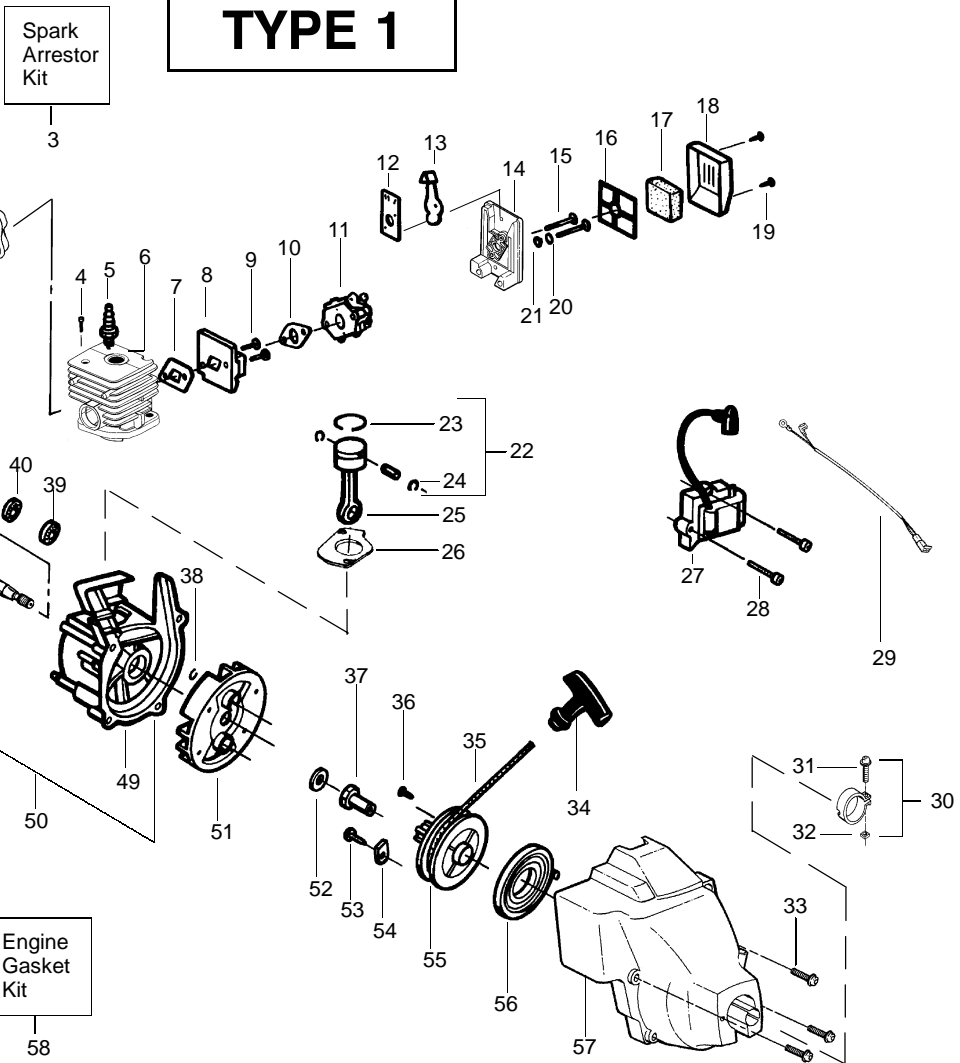

⚠ WARNING
All repairs, adjustments and maintenance not described in the Operator's Manual must be performed by qualified service personnel.

Ref.	Part No.	Description	Ref.	Part No.	Description	Ref.	Part No.	Description
1.	530069660	Kit - Muffler (incl. 2)	23.	530036404	Ring-Piston	46.	530037045	Guard-Muffler
2.	530042088	Spring-Muffler	24.	530015162	Retainer-Piston Pin	47.	530069616	O-Ring-C'case (kit)
3.	530069380	Kit-Spark Arrestor	25.	530069615	Assy-Connecting Rod	48.	530054753	Assy-Crankshaft
4.	530015953	Screw-Cylinder	26.	530069616	Gasket-Cylinder (kit)	49.	530071627	Kit-Crankcase (Incl. 39-41)
5.	Champion	Spark Plug (RCJ 6Y)	27.	530039163	Module-Ignition	50.	530071360	Assy-C'case & C'shaft (Incl. 38,48,49)
6.	530069619	Kit - Cylinder	28.	530015954	Screw	51.	530069886	Assy-Flywheel
7.	530069616	Gasket-Cyl/Carb.(kit)	29.	530049018	Assy-Switch Wire	52.	530015828	Washer-Flat
8.	530047659	Adaptor-Carb.	30.	530056365	Assy-Nose Cone Clamp (Incls. 31 & 32)	53.	530015775	Screw
9.	530016014	Screw	31.	530016381	Screw-Nose Cone	54.	530027523	Retainer
10.	530069616	Gasket-Carb.(kit)	32.	530016382	Nut-Nose Cone	55.	530069400	Kit-Starter Pulley (Incl. 36)
11.	---	Kit - Carburetor Ass'y (WA-226) (C1U-W7D)	33.	530015810	Screw	56.	530042085	Spring-Starter
12.	530038747	Plate-Choke Mounting	34.	530027569	Handle-Starter	57.	530054319	Assy-Fan Hsg.
13.	530038686	Shutter-Choke	35.	530069232	Kit - Rope	58.	530069616	Kit-Engine Gasket (Incl. 7,10,26,47)
14.	530052431	Box-Air	36.	530016080	Screw	59.	530016379	Retainer-Fuel Tank
15.	530016353	Screw	37.	530038604	Coupling-Drive	60.	530014347	Assy-Fuel Cap w/ret.
16.	530036569	Plate - Filter Support	38.	530015941	Retain. Ring-C'shaft	61.	530095646	Assy-Fuel Pickup
17.	530036575	Foam-Air Filter	39.	530055728	Bearing-Outer	62.	530069247	Kit-Fuel Line (Small)
18.	530036568	Cover-Air Filter	40.	530071615	Kit-C'case Seal	63.	530069216	Kit-Fuel Line (Large)
19.	530015880	Screw	41.	530032125	Bearing-Inner	64.	530049296	Assy-Fuel Tank (Incl. cap, fuel line, filter)
20.	530015852	Spacer-Choke	42.	530054295	Shroud-Rear			
21.	530015254	Washer	43.	530015934	Screw			
22.	530069621	Kit - Piston (Incl. 23, 24 & Pin)	44.	530015810	Screw			
			45.	530015675	Screw			

↗ = NEW PART NUMBER FOR THIS IPL   ★ = REFER TO THE SERVICE REFERENCE INDICATED FOR MORE INFORMATION. (LOCATED AT END OF IPL)