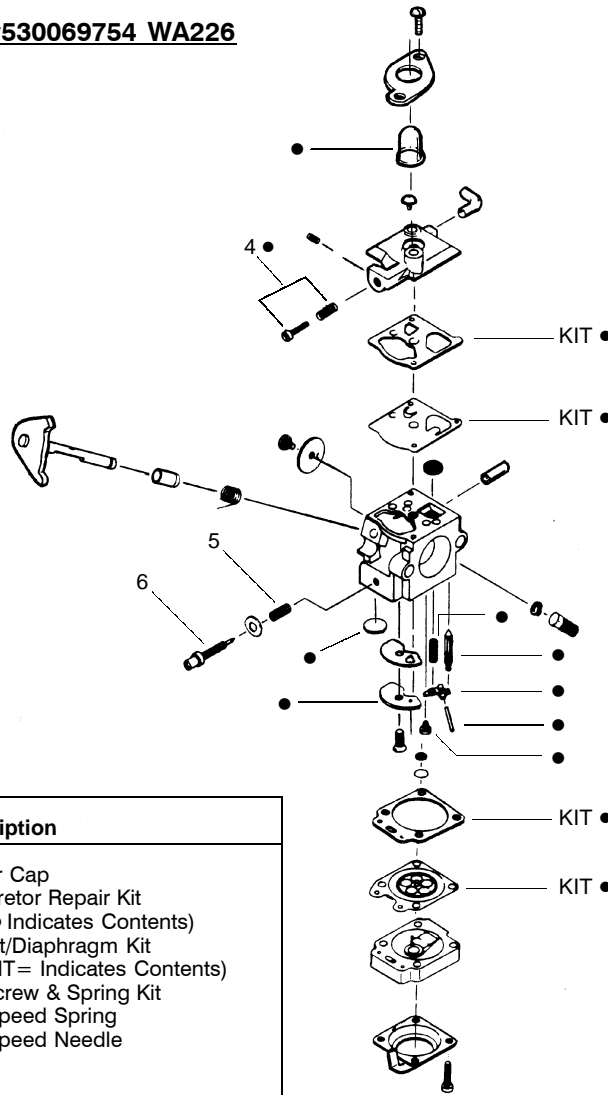

Carburetor Assembly #530069754 WA226

Ref.	Part No.	Description
1.	530038403	Limiter Cap
2.	530069838	Carburetor Repair Kit (● Indicates Contents)
3.	530069844	Gasket/Diaphragm Kit (KIT= Indicates Contents)
4.	530035296	Idle Screw & Spring Kit
5.	530035342	Low Speed Spring
6.	530035341	Low Speed Needle

Kit - Carburetor Assembly No. 530071630 - C1U-W7D

Note: No Repair kits are available for this carburetor, please order the complete assembly part number 530-071630 (C1U-W7D)