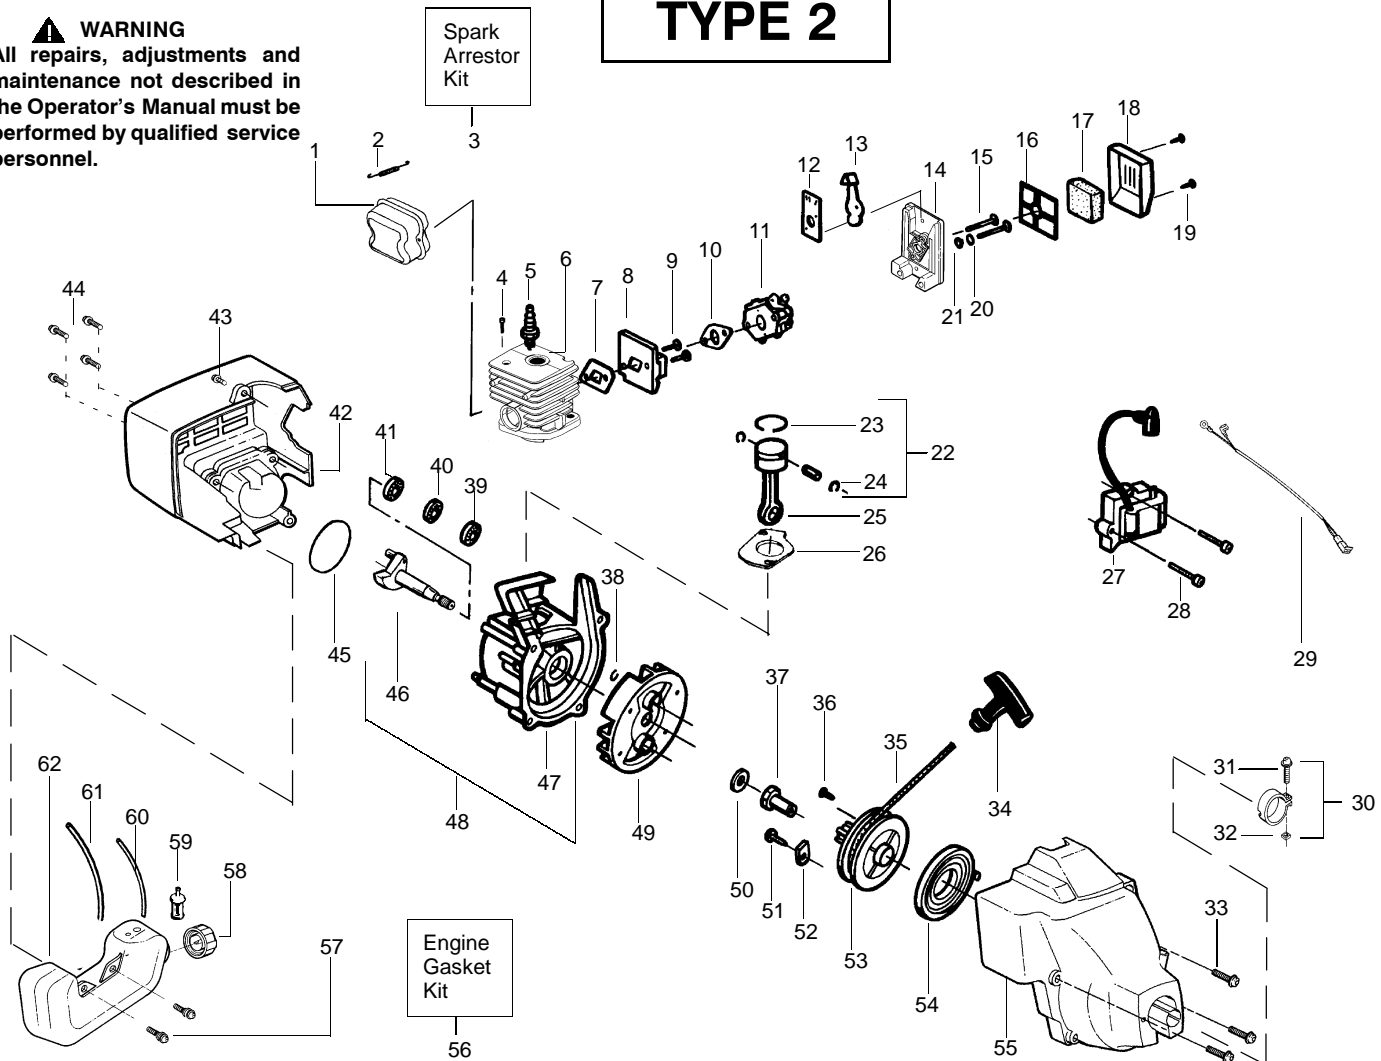

TYPE 2

⚠ WARNING
All repairs, adjustments and maintenance not described in the Operator's Manual must be performed by qualified service personnel.

Ref.	Part No.	Description	Ref.	Part No.	Description	Ref.	Part No.	Description
1.	530069660	Kit - Muffler (incl. 2)	23.	530055120	Ring-Piston	45.	530071363	O-Ring-C'case (kit)
2.	530042088	Spring-Muffler	24.	530015162	Retainer-Piston Pin	46.	530054753	Assy-Crankshaft
3.	530069380	Kit-Spark Arrestor	25.	530069945	Assy-Connecting Rod	47.	530071627	Kit-Crankcase (Incl. 39-41)
4.	530015953	Screw-Cylinder	26.	530071363	Gasket-Cylinder (kit)	48.	530071624	Assy-C'case & C'shaft (Incl. 38,46,47)
5.	Champion	Spark Plug (RCJ 6Y)	27.	530039163	Module-Ignition	49.	530069886	Assy-Flywheel
6.	530012416	Cylinder	28.	530016357	Screw	50.	530015828	Washer-Flat
7.	530071363	Gasket-Cyl/Carb.(kit)	29.	530049018	Assy-Switch Wire	51.	530015775	Screw
8.	530056403	Adaptor-Carb.	30.	530056365	Assy-Nose Cone Clamp (Incls. 31 & 32)	52.	530027523	Retainer
9.	530016014	Screw	31.	530016381	Screw-Nose Cone	53.	530069400	Kit-Starter Pulley (Incl. 36)
10.	530071363	Gasket-Carb.(kit)	32.	530016382	Nut-Nose Cone	54.	530042085	Spring-Starter
11.	530071630	Kit - Carburetor Ass'y (C1U-W7D)	33.	530015810	Screw	55.	530054319	Assy-Fan Hsg.
12.	530038747	Plate-Choke Mounting	34.	530027569	Handle-Starter	56.	530071363	Kit-Engine Gasket (Incl. 7,10,26,45)
13.	530038686	Shutter-Choke	35.	530069232	Kit - Rope	57.	530016379	Retainer-Fuel Tank
14.	530052431	Box-Air	36.	530016080	Screw	58.	530014347	Assy-Fuel Cap w/ret.
15.	530016353	Screw	37.	530038604	Coupling-Drive	59.	530095646	Assy-Fuel Pickup
16.	530036569	Plate - Filter Support	38.	530015941	Retain. Ring-C'shaft	60.	530069247	Kit-Fuel Line (Small)
17.	530036575	Foam-Air Filter	39.	530055728	Bearing-Outer	61.	530069216	Kit-Fuel Line (Large)
18.	530036568	Cover-Air Filter	40.	530071615	Kit-C'case Seal	62.	530049296	Assy-Fuel Tank (Incl. cap, fuel line, filter)
19.	530016349	Screw	41.	530032125	Bearing-Inner			
20.	530015852	Spacer-Choke	42.	530056548	Shroud-Rear			
21.	530015254	Washer	43.	530015934	Screw			
22.	530071357	Kit - Piston (Incl. 23, 24 & Pin)	44.	530015810	Screw			

↙ = NEW PART NUMBER FOR THIS IPL   ★ = REFER TO THE SERVICE REFERENCE INDICATED FOR MORE INFORMATION. (LOCATED AT END OF IPL)