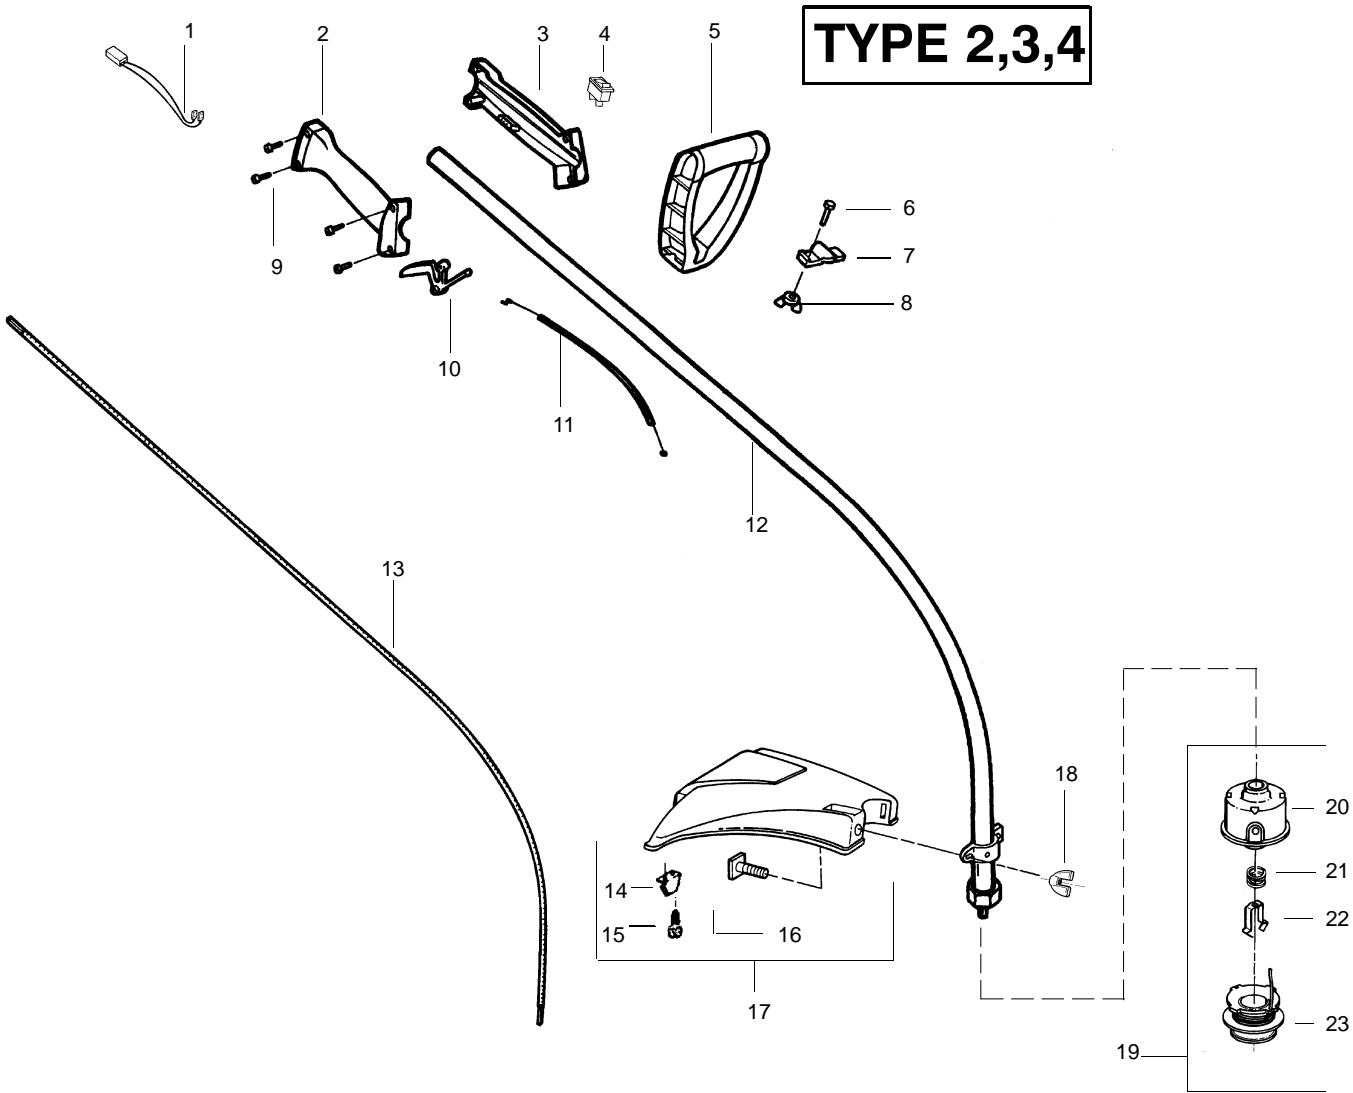

Ref.	Part No.	Description	Ref.	Part No.	Description
1.	530054183	Ass'y.-Wire	19.	538248285	Cutting Head (Incl. 20-24)
2.	530038581	Throttle Hsg. (Right)	20.	530069690	Hub Ass'y.
3.	530095382	Throttle Hsg. (Left)	21.	530401464	Spring-Compression
4.	530069572	Kit-Switch	22.	530401466	Clip-Retainer
5.	530038708	Assist Handle	23.	530401467	Screw w/Washer-Head
6.	530015820	Bolt	24.	538248287	Spool w/Line
7.	530094742	Clamp-Handle			
8.	530016118	Wingnut			
9.	530016273	Screw-Throttle Hsg.			
10.	530038682	Trigger			
11.	530071548	Kit-Throttle			
12.	530071425	Kit-Drive Shaft Hsg. Ass'y			
13.	530095613	Drive Shaft-45"			
14.	530052287	Line Limiter			
15.	530015966	Screw-Line Limiter			
16.	530015820	Bolt			
17.	530069686	Kit-Shield Ass'y. (Incl. 14, 15, 16 & 18)			
18.	530016118	Wingnut			
				Not Shown	
				-	Operator Manual
				530163337	Scan
				530163334	Euro

✓ = NEW PART NUMBER FOR THIS IPL ★ = REFER TO THE SERVICE REFERENCE INDICATED FOR MORE INFORMATION. (LOCATED AT END OF IPL)

Ref.	Part No.	Description	Ref.	Part No.	Description
1.	530054183	Ass'y. - Wire	19.	530095968	Cutting Head (Incl. 20-23)
2.	530038581	Throttle Hsg. (Right)	20.	530095770	Hub Ass'y.
3.	530095382	Throttle Hsg. (Left)	21.	530401958	Spring - Compression
4.	530069572	Kit - Switch	22.	530401957	Clip - Retainer
5.	530038708	Assist Handle	23.	530095434	Spool w/Line
6.	530015820	Bolt			
7.	530094742	Clamp - Handle			
8.	530016152	Wingnut			
9.	530016273	Screw - Throttle Hsg.			
10.	530038682	Trigger			
11.	530071548	Kit - Throttle			
12.	530071313	Kit - Drive Shaft Hsg. Ass'y			
13.	530095613	Drive Shaft - Flex - 45"			
14.	530052286	Line Limiter			
15.	530015886	Screw - Line Limiter			
16.	530015820	Bolt			
17.	530069759	Kit - Shield Ass'y. (Incl. 14, 15, 16 & 18)			
18.	530091373	Wingnut			
				Not Shown	
				-	Operator Manual
				530163337	Scan
				530163334	Euro
				530056462	Decal - Shaft Warning