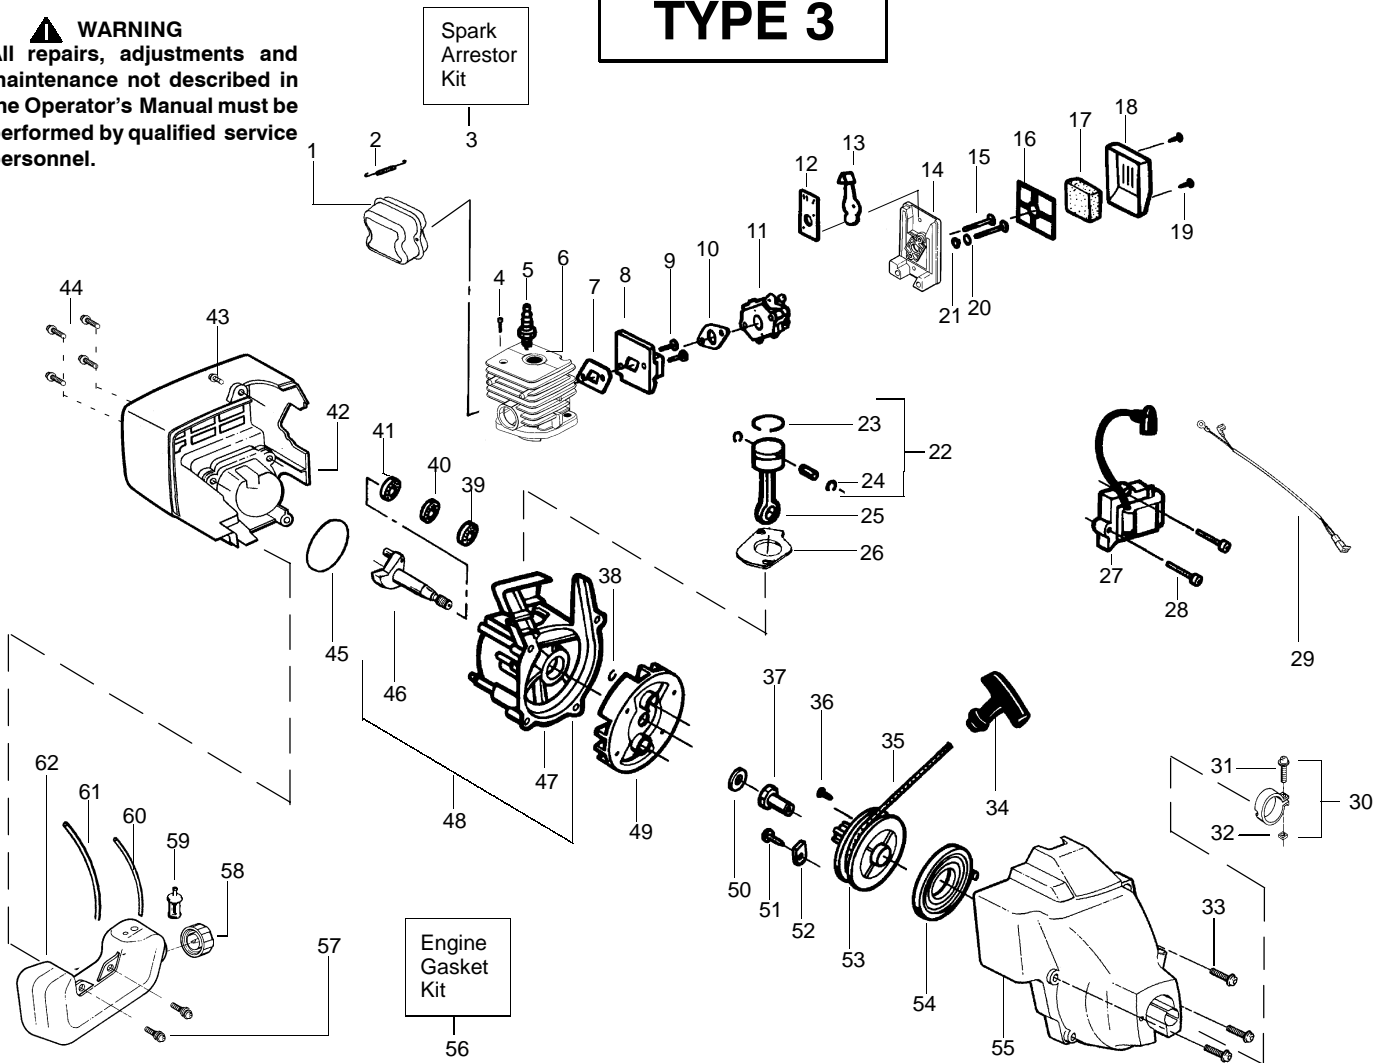

TYPE 3

⚠ WARNING
All repairs, adjustments and maintenance not described in the Operator's Manual must be performed by qualified service personnel.

Ref.	Part No.	Description	Ref.	Part No.	Description	Ref.	Part No.	Description
1.	530069660	Kit - Muffler (incl. 2)	23.	530055120	Ring-Piston	45.	530071363	O-Ring-C'case (kit)
2.	530042088	Spring-Muffler	24.	530015162	Retainer-Piston Pin	46.	530054753	Assy-Crankshaft
3.	530069380	Kit-Spark Arrestor	25.	530069945	Assy-Connecting Rod	47.	530071627	Kit-Crankcase (Incl. 39-41)
4.	530015953	Screw-Cylinder	26.	530071363	Gasket-Cylinder (kit)	48.	530071624	Assy-C'case & C'shaft (Incl. 38,46,47)
5.	Champion	Spark Plug (RCJ 6Y)	27.	530039163	Module-Ignition	49.	530069886	Assy-Flywheel
6.	530012416	Cylinder	28.	530016357	Screw	50.	530015828	Washer-Flat
7.	530071363	Gasket-Cyl/Carb.(kit)	29.	530049018	Assy-Switch Wire	51.	530015775	Screw
8.	530056403	Adaptor-Carb.	30.	530056365	Assy-Nose Cone Clamp (Incls. 31 & 32)	52.	530027523	Retainer
9.	530016014	Screw	31.	530016381	Screw-Nose Cone	53.	530069400	Kit-Starter Pulley (Incl. 36)
10.	530071363	Gasket-Carb.(kit)	32.	530016382	Nut-Nose Cone	54.	530042085	Spring-Starter
11.	530071630	Kit - Carburetor Ass'y (C1U-W7D)	33.	530015810	Screw	55.	530071677	Assy-Fan Hsg.
12.	530038747	Plate-Choke Mounting	34.	530027569	Handle-Starter	56.	530071363	Kit-Engine Gasket (Incl. 7,10,26,45)
13.	530038686	Shutter-Choke	35.	530069232	Kit - Rope	57.	530016379	Retainer-Fuel Tank
14.	530052431	Box-Air	36.	530016080	Screw	58.	530014347	Assy-Fuel Cap w/ret.
15.	530016353	Screw	37.	530038604	Coupling-Drive	59.	530095646	Assy-Fuel Pickup
16.	530036569	Plate - Filter Support	38.	530015941	Retain. Ring-C'shaft	60.	530069247	Kit-Fuel Line (Small)
17.	530036575	Foam-Air Filter	39.	530055728	Bearing-Outer	61.	530069216	Kit-Fuel Line (Large)
18.	530036568	Cover-Air Filter	40.	530071615	Kit-C'case Seal	62.	530049296	Assy-Fuel Tank (Incl. cap, fuel line, filter)
19.	530016349	Screw	41.	530032125	Bearing-Inner			
20.	530015852	Spacer-Choke	42.	530057026	Shroud-Rear			
21.	530015254	Washer	43.	530015934	Screw			
22.	530071357	Kit - Piston (Incl. 23, 24 & Pin)	44.	530015810	Screw			

↖ = NEW PART NUMBER FOR THIS IPL   * = REFER TO THE SERVICE REFERENCE INDICATED FOR MORE INFORMATION. (LOCATED AT END OF IPL)